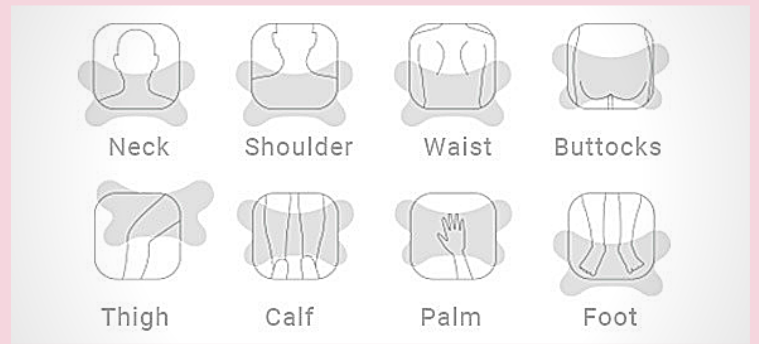

Massage Cushion

i-PUFFY

RM688.00

WRAPPED IN HAPPINESS,
ANYTIME, ANYWHERE.

Easy to carry and use wherever you'd like.

Its compact design allows the i-Puffy to go with you
whether you're home, at work, or traveling.

Power Consumption	18W
Timer Given	20 minutes
Dimensions	18 x 10 x 5 inch(460 x 250 x 125mm)
Product Weight	4.8lbs(2.2kg)